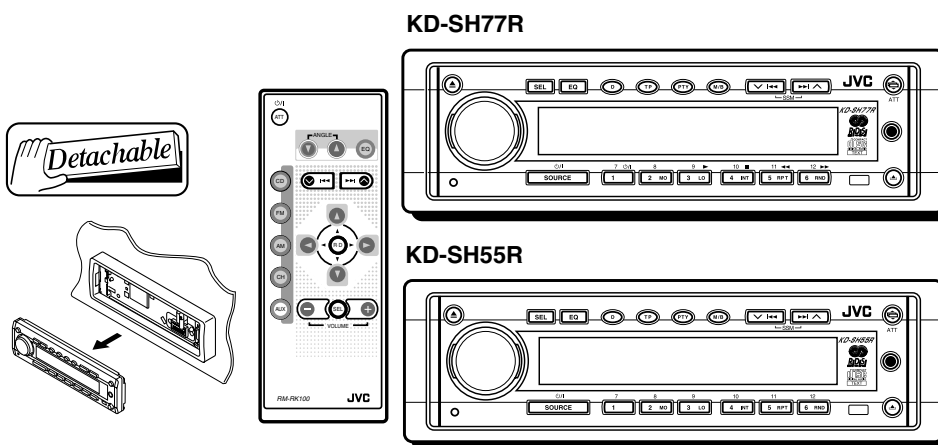

# SERVICE MANUAL

## CD RECEIVER

# KD-SH77R/KD-SH55R

**Supplement**

**Area Suffix**

E ..... Continental Europe  
EX ..... Central Europe

Difference point	DVD control	LINE IN	SUBWOOFER OUT	EXT OUT
KD-SH77R	O	O	O	O
KD-SH55R	X	X	X	X

The mistake was found in the logo of the cover.  
The logo display of CD-RW was deleted, and the logo of RDS was added.